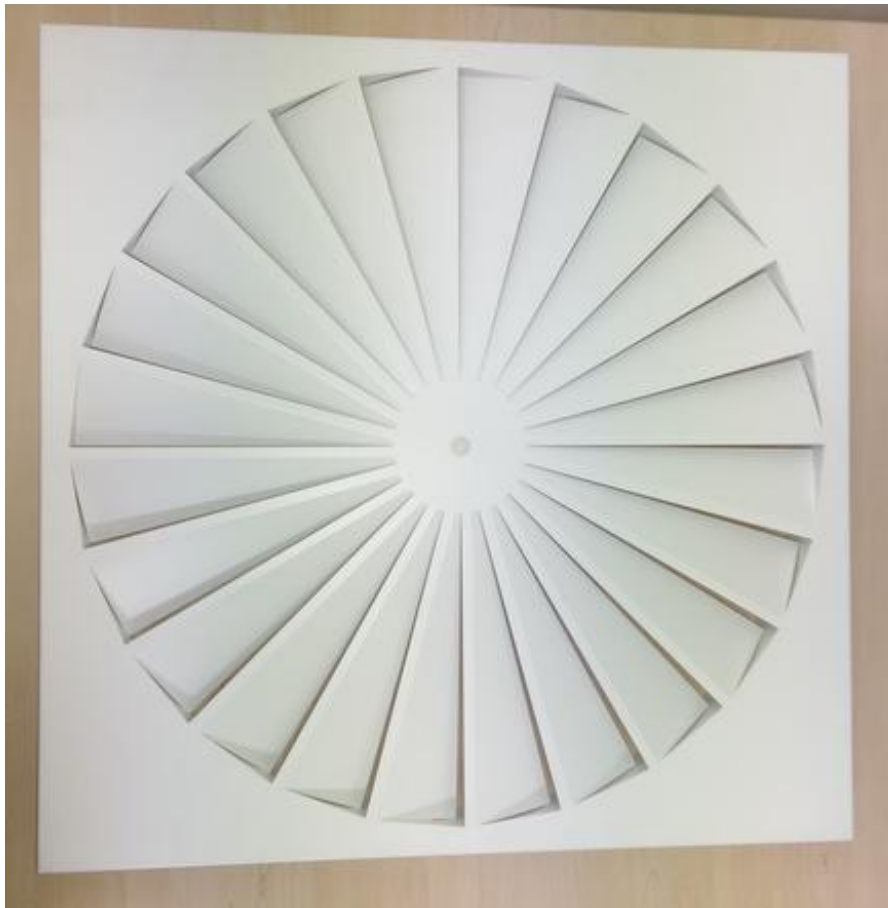

Type FD600/24

The TROX FD600/24 Swirl Diffuser is designed to fit into a standard 600 mm square ceiling tile with 24 fixed blades and is provided with either a square or round face. It is only manufacturer in ONE size but, it can be supplied with blanking plates fitted to the rear of the diffuser face to reduce the air flow if needed. This diffuser is designed to provide a radial air flow discharge pattern with high induction flow rate.