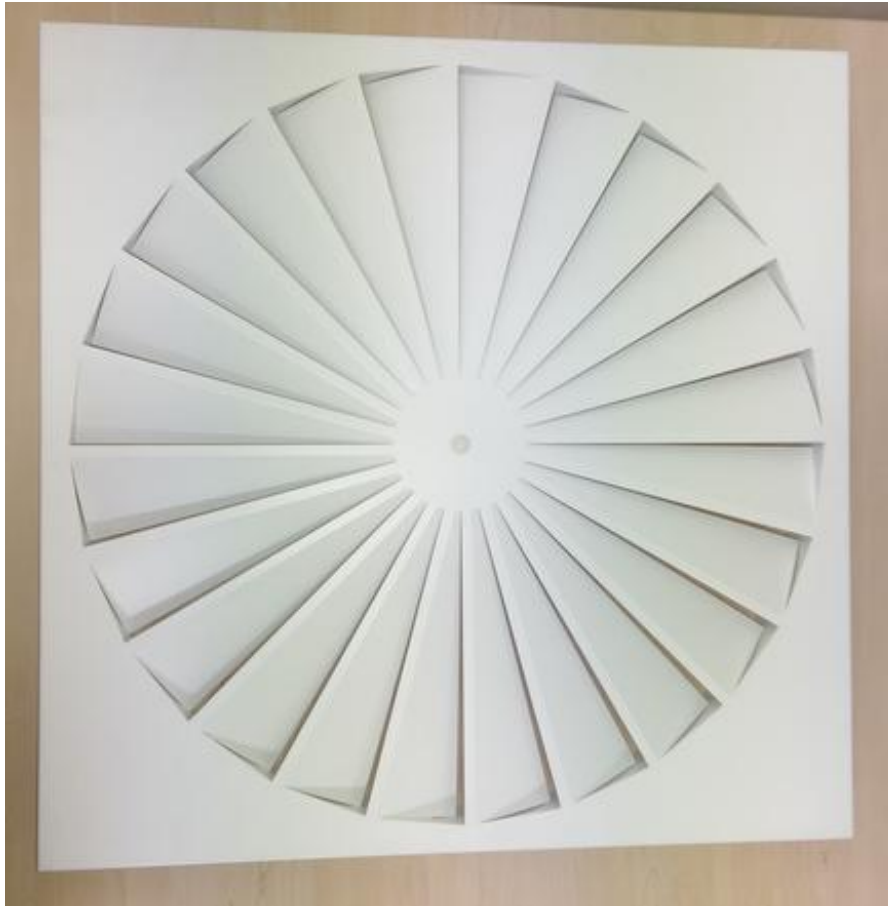

## Type FD600/24

The TROX FD600/24 Swirl Diffuser is designed to fit into a standard 600 mm square ceiling tile with 24 fixed blades and is provided with either a square or round face. It is only manufacturer in ONE size but, it can be supplied with blanking plates fitted to the rear of the diffuser face to reduce the air flow if needed. This diffuser is designed to provide a radial air flow discharge pattern with high induction flow rate.